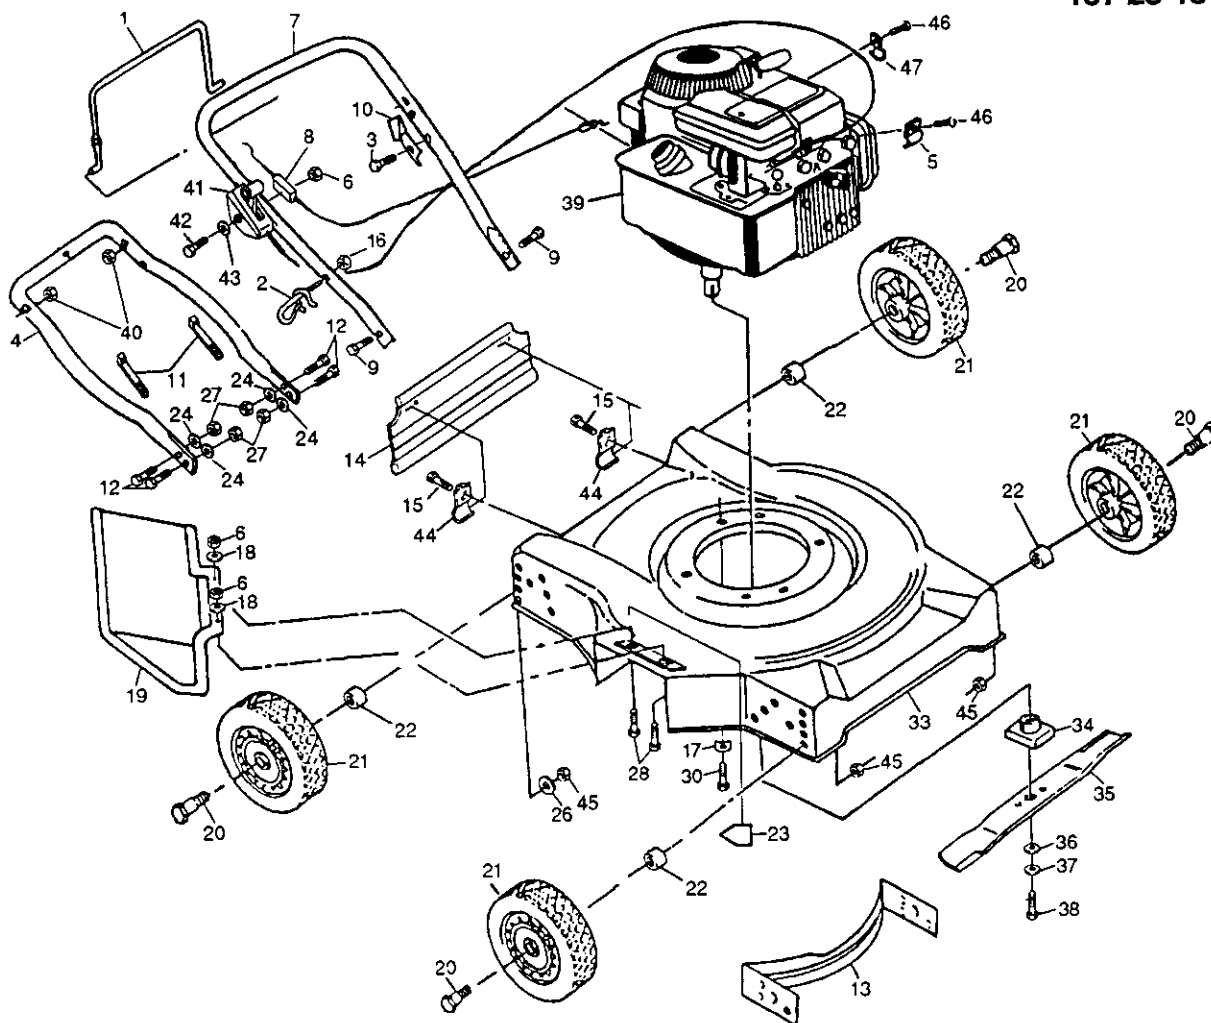

Prod.nr.: 954 05 95-01  
 Engine: B&S 95902 Type: 3117 Trim: 02

## SPARE PARTS

107 25 13-64

\* These parts must be purchased through an authorized Briggs & Stratton dealer.

Key No.	Part No.	Description	Key No.	Part No.	Description
1	5320869-02	Control Bar	27	5321320-10	Flange Locknut 3/8-16
2	5321320-01	Rope Guide	28	8747604-12	Hex Head Bolt 1/4-20 x 3/4
3	5327500-97	Hex Washer Head Self-tapping Screw #10-24 x 1/2	30	5328509-98	Hex Head Thread Rolling Screw 3/8-16 x 1
4	5321254-63	Lower Handle	33	5321354-11	Housing
5		Cable Clamp (Engine)*	34	5328509-77	Blade Adapter
6	5320636-01	Locknut 1/4-20	35	5328509-72	Blade 20"
7	5321254-64	Upper Handle	36	5328510-74	Washer (Hardened)
8	5328518-09	Engine Zone Control Cable <i>5321308-61</i>	37	5328502-63	Helical Lock Washer
9	8743504-24	Hex Head Bolt 1/4-20 x 1-1/2	38	5328510-84	Hex Head Machine Screw 3/8-24 x 1-3/8 Gr. 8
10	5321251-62	Up-Stop Bracket	39		Engine, Briggs & Stratton* Model No. 95902, Type No. 3117-02
11	5320664-26	Wire Tie	40	5321320-04	Hex Nut 1/4-20
12	8747806-16	Hex Head Bolt 3/8-16 x 1	41	5321319-22	Throttle Cable STD
13	5321253-70	Front Baffle	42	8747804-44	Machine Screw 1/4-20 x 2.12
14	5327512-28	Rear Skirt	43		Flat Washer
15	5320812-76	Self-tapping Screw #10-24 x 1/2	44	5321252-07	Skirt Bracket
16	8735104-00	Nut, Keps	45	5327515-92	Locknut 5/8-16
17	5321250-78	Engine Washer	46	5320838-16	Screw, #10 x 5/8
18		Flat Washer	47	5328504-72	Cable Clip, Throttle
19	5327520-52	Discharge Guard	--	5328001-97	Decal Noise Level
20	5320676-09	Shoulder Bolt	--	5328006-39	Decal Warning Var. 01
21	5328000-60	Wheel Assembly 7.00 x 1.50			
22	5321366-24	Spacer Washer			
23	5321073-39	Danger Decal			
24	8191320-12	Washer			
26	7341172-01	Washer			